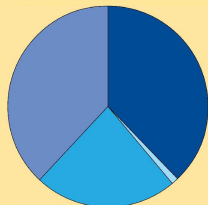

BETHEL DEMOCRATS OF GARNET VALLEY **2023**
 recap by the numbers

315 contributions DONATE

205 unique contributors

\$9,875 in-kind contributions

\$10,800 spent

2023 donation allocation

92% candidate
 5% administration
 3% outreach

2023 donation collection

38% member donations
 38% dennie & dero fundraiser
 23% dennie & dero campaign
 1% non-member donations

2022 recap by the numbers

\$12,000 raised

137 contributions 85 unique contributors
 in-kind contributions \$3,135 \$4,324 spent